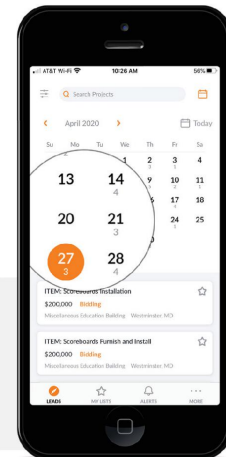

Project Leads in Your Pocket

Introducing MEP Go

Our Brand New Mobile App for **LIUNA!** Signatory Contractors

01 Visit and sign up at mep.lecet.org

02 Download the App

03 Access Project Leads!

Available on the
App Store

Get it on
Google play

**Access subject to approval*